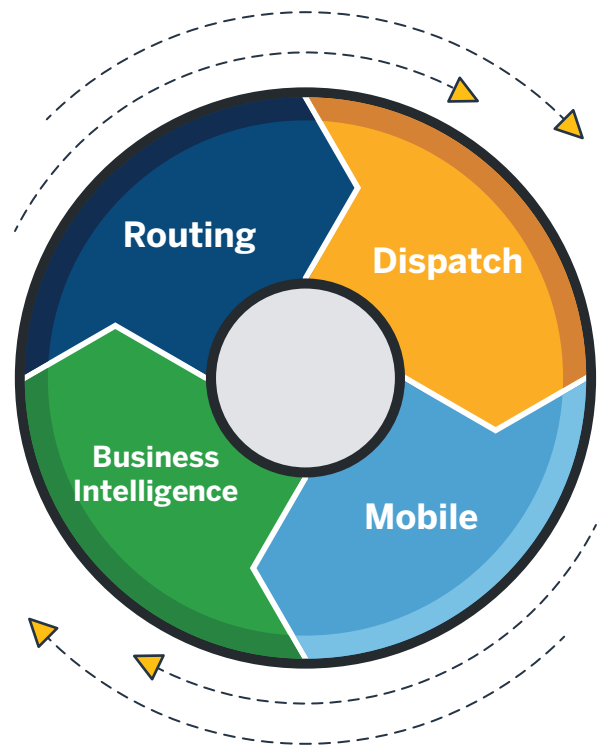

# ALL-IN-ONE FLEET ROUTING & SCHEDULING

solution designed for distributors, private fleets and manufacturers.

Provide superior customer service and control your transportation spending with an end-to-end routing, dispatch, visibility and analytics tool built to focus on strategic planning, optimized routing and real-time analytics.

Each segment of Appian’s operational workflow supports your business and gives actionable insight from departure to delivery.

- **Routing** – Multi-asset, multi-route optimization for your distribution route building.
- **Dispatch** – Dispatch-planned routes with live track and trace and planned versus actual monitoring.
- **Mobile** – Real time integrated mobile work flow.
- **Business Intelligence** – Report on configurable KPIs, and obtain insight for continual route refinement and efficiencies.